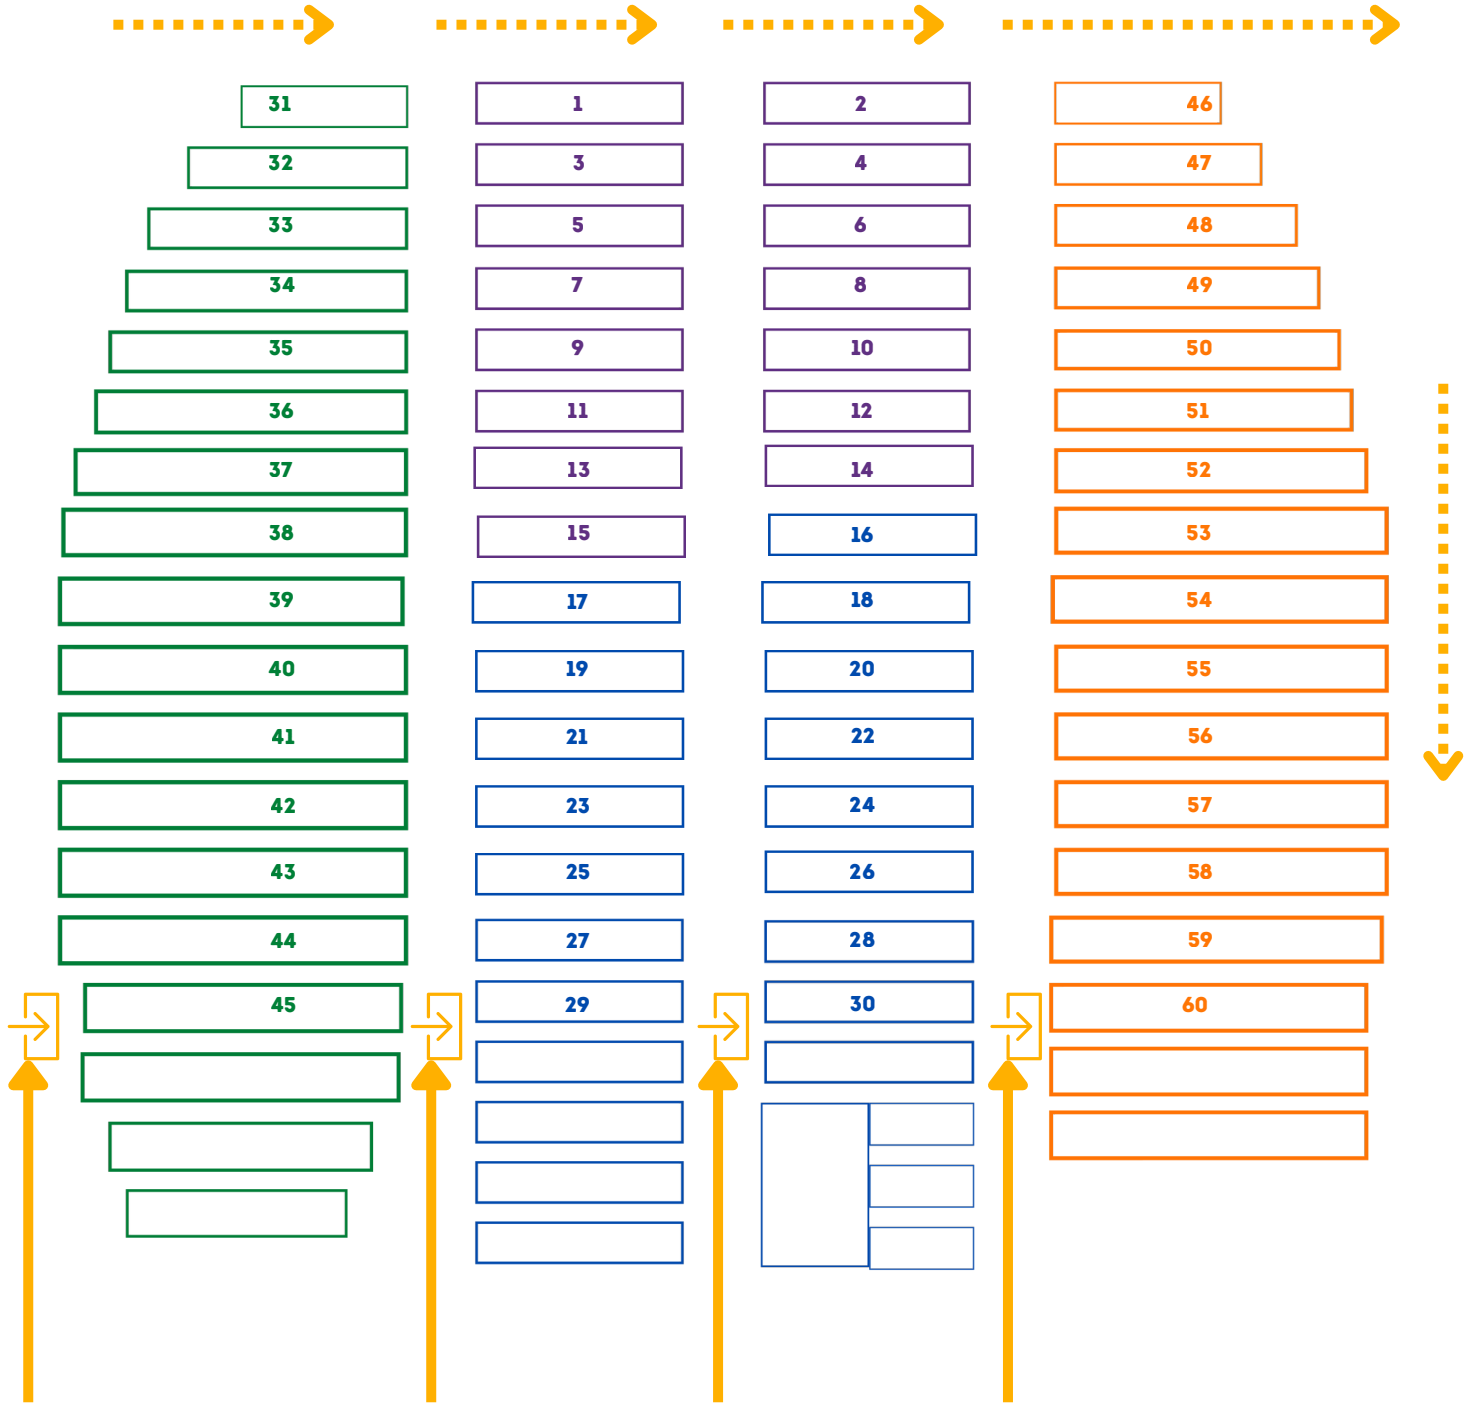

Auditorium Map

STAGE

EXIT

Please enter each aisle on the left side to check your child in and out.
When exiting, proceed toward the front of the stage
and down the right side of the auditorium.

EXIT