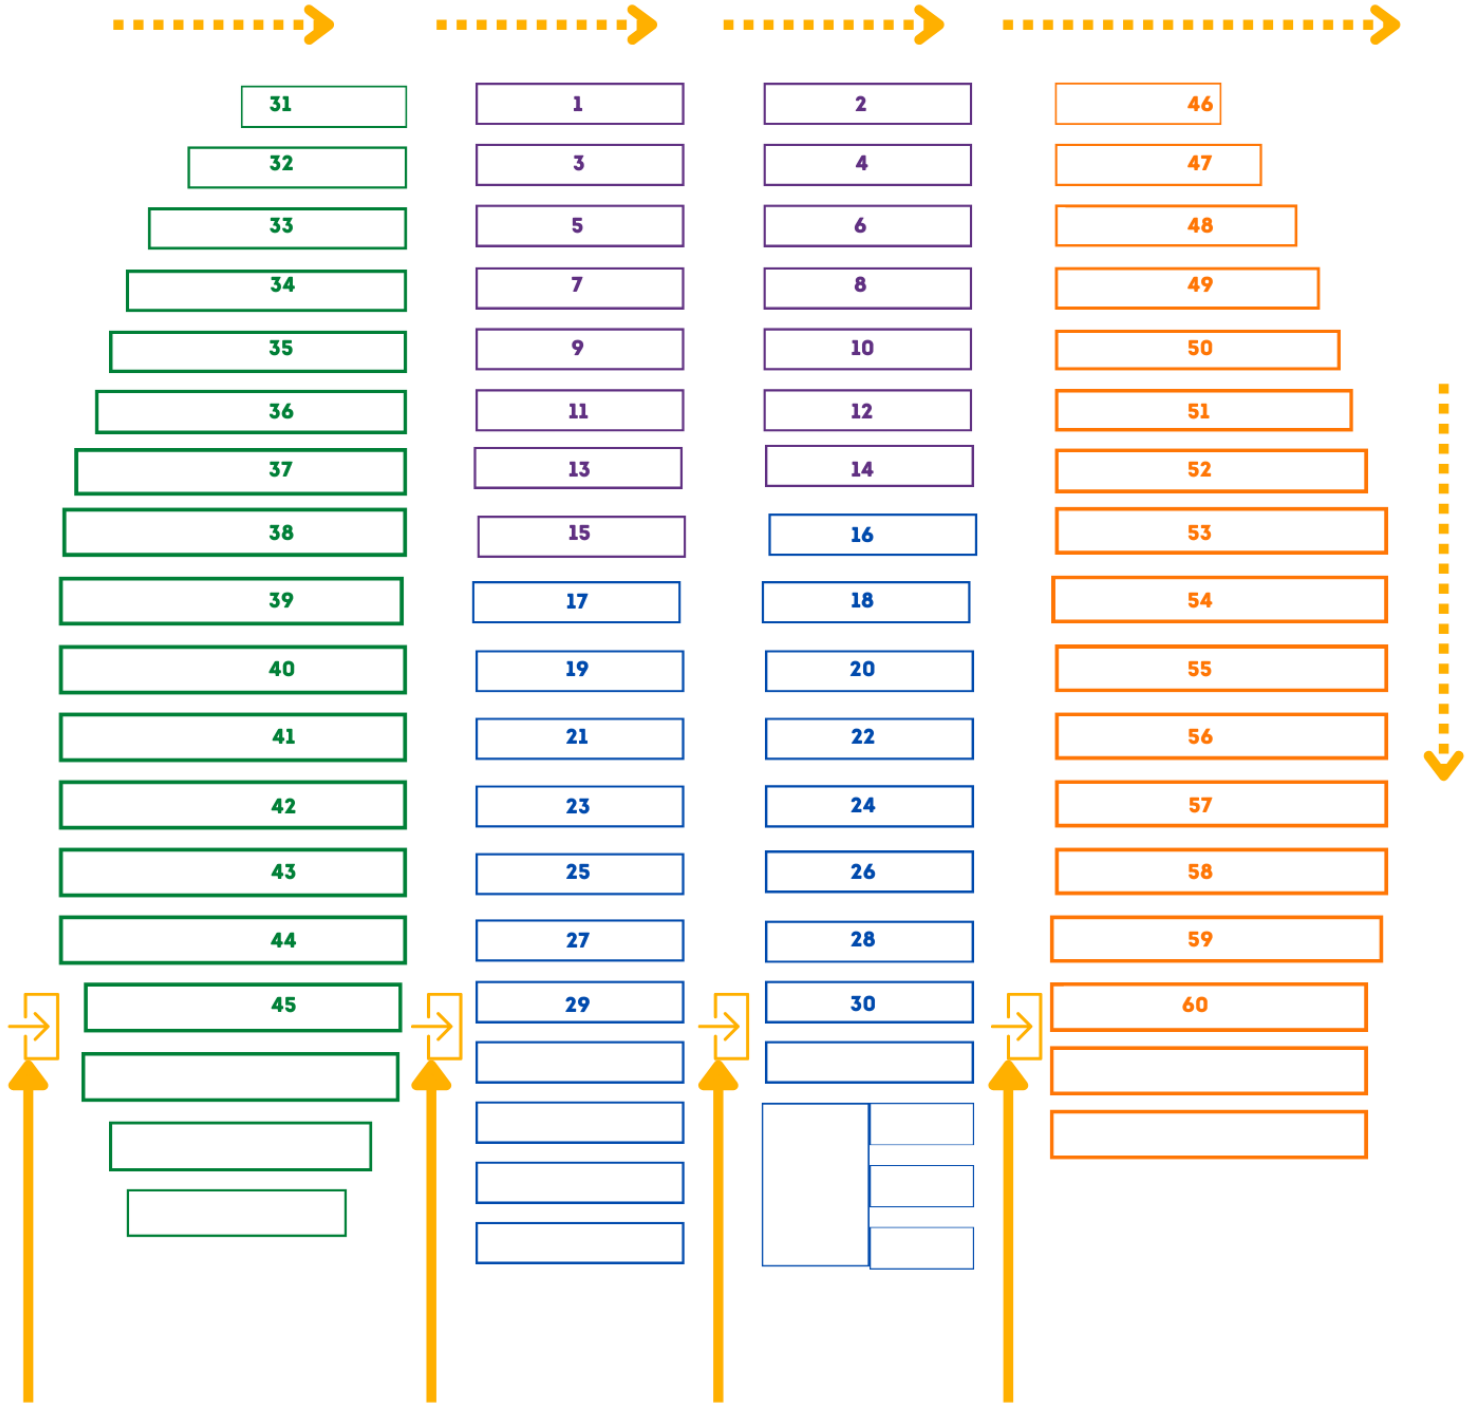

SANCTUARY MAP

STAGE

EXIT

PLEASE ENTER EACH ISLE ON THE LEFT TO CHECK IN AND CHECK OUT YOUR CHILD
EXIT THROUGH THE FRONT OF THE STAGE AND DOWN THE RIGHT SIDE OF THE SANCTUARY

EXIT